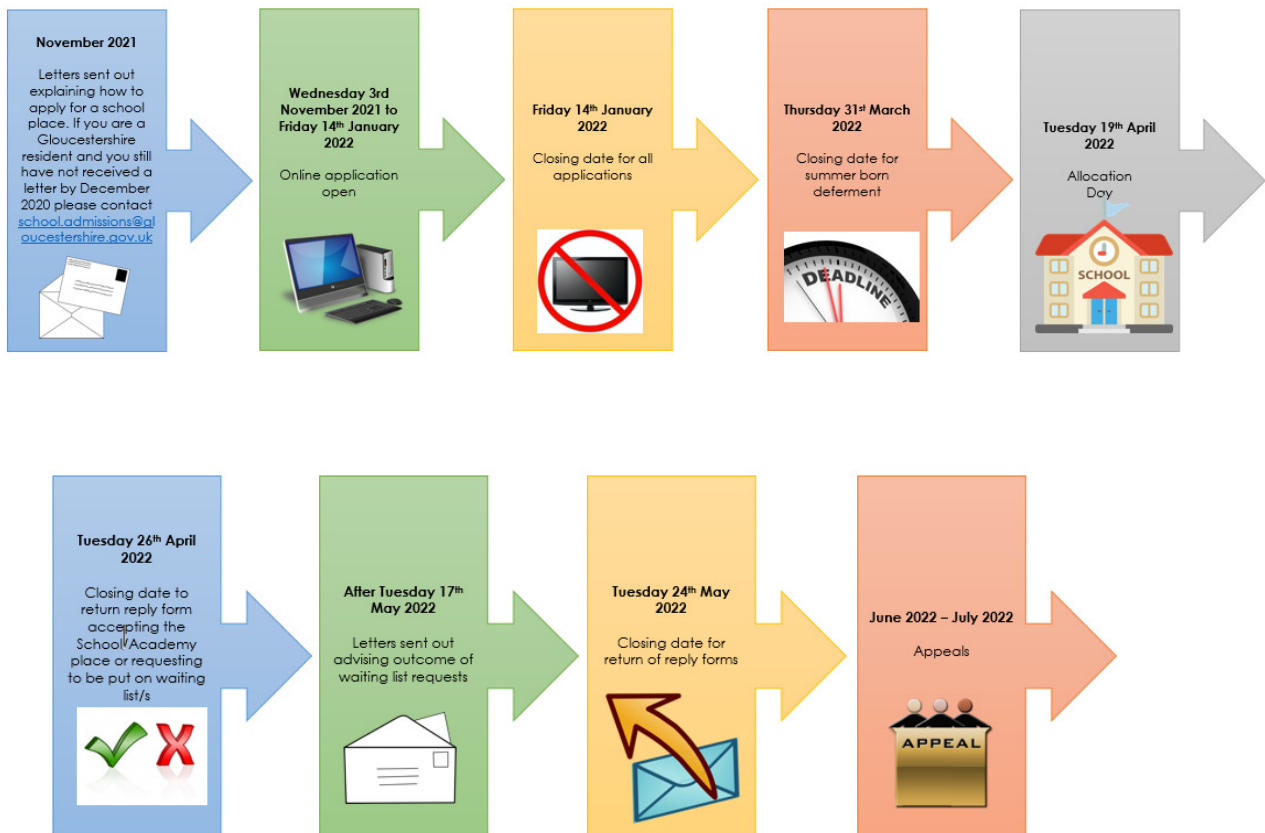

## Important information to know about making an application for your child to start in Reception in September 2022

The online applications open on **Wednesday 3<sup>rd</sup> November 2021** and close on **Friday 14<sup>th</sup> January 2022**.

Applicants will be notified of their allocated school on **19<sup>th</sup> April 2022**. (Allocations Day)

Please see Gloucestershire County Council website for more details, <https://rb.gy/ut8a8n>

This website also includes the portal for making an application.